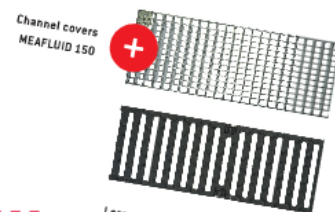

Anchura útil 100 - Anchura Ext 136 Altura 130
Anchura útil 150 - Anchura Ext 186 Altura 185

MEAFLUID
INNOVATION
AND LIGHTNESS

Glass fibre reinforced polyester is a sturdy high-tech material perfectly adapted for construction purposes. MEA channels are ecological (recyclable, asbestos and heavy metal free) and show very good resistance to pressure (65kN/m²), to bending (12kN/m²) and to extreme temperatures (-35°C to +200°C). Looking back on a more than 30 years history MEA is THE specialist for producing GRP channels.

MADE OF GLASSFIBRE REINFORCED POLYESTER (GRP) **03**