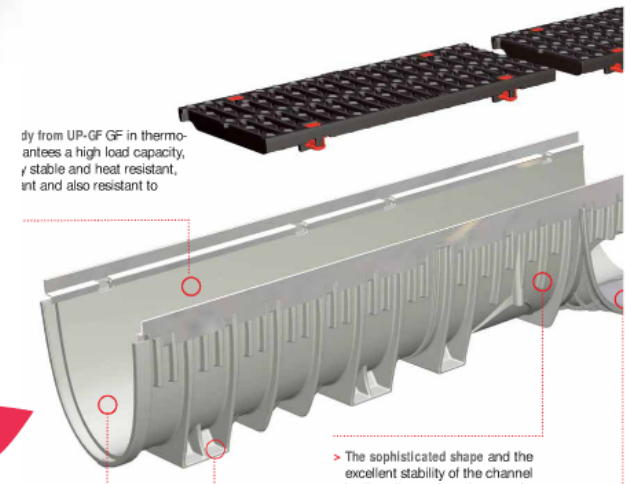

MEARIN **EXPERT** Perfil Galva

Canal PRFV

Carga rotura hasta E 600

↑
Ligero

Clipado rápido

- > Innovative 4-point locking inside the channel body for a solid and secure fit, without any loose or rattling parts.
- > Protection against longitudinal displacement of grating covers.
- > Long service life, as no movable parts or parts subject to wear.
- > No reduction of the discharge cross-section, as the complete channel cross-section remains unobstructed.
- > Simple and fast insertion and removal of grating covers with a single hand movement - without the need for special tools.
- > Particularly pleasant and quiet thanks to a noise-reducing closure making it ideal for low traffic or noise-protected zones.

The patented STARFIX system is the innovative turbo for grate securing. It was never so quick and easy before. Without bolts or special tools all grating types can easily be fastened or loosened. Press! Done!

The 3-point 4-point fastening reliably prevents loose or loosened placement. In addition, the channel cross-section is completely free so that the drainage capacity is not diminished. Even the lock of STARFIX is sleek: the flush finish with the channel edge in all grating types makes for an attractive drainage solution that does not need to be rusted.

Perfil en V